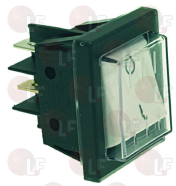

ELEKTRA 02198035

1319350 WHITE BIPOLAR SWITCH 16A 250V

with push-button cover
0-I silk-screen printing
mounting hole 22x30 mm