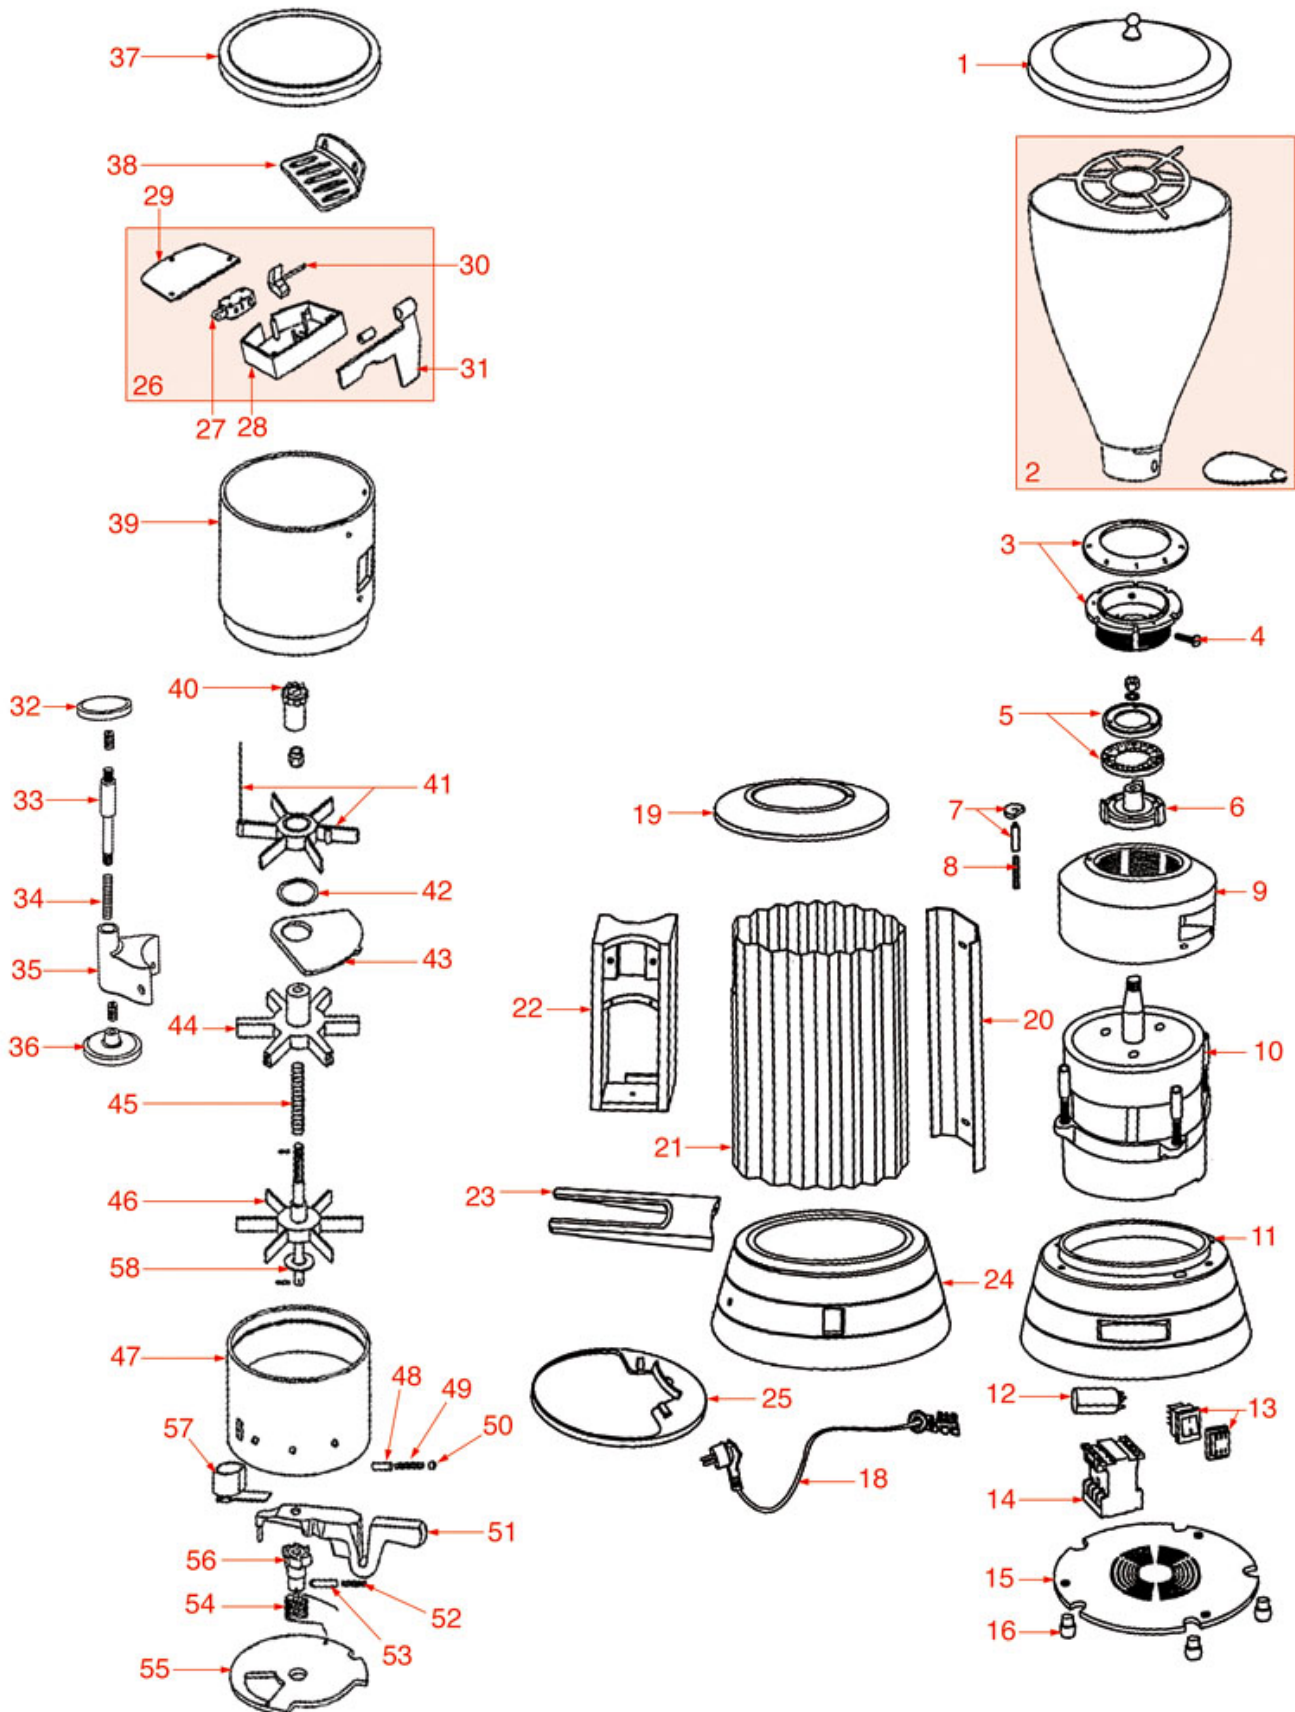

GRINDER ASSEMBLY MX-MXA

MX-MXA

EKM01

Positions without LF code no.: upon request

ELEKTRA

Position	LF code no.	Description
2	1252709	COFFEE HOPPER
3	1251303	GRINDING BURRS TOP HOLDER MX
4	1251304	GRINDING BURRS MACAP (PAIR) RIGHT
5	1252710	GRINDING BURRS LOCKING PIN
6	1250353	GRINDING BURRS LOCKING SPRING
7	1251305	GRINDING BURRS BOTTOM HOLDER MODEL MX
14	3446556	CONTACTOR LOVATO BG0910A
17	1319350	WHITE BIPOLAR SWITCH 16A 250V
32	1252719	AUTOMATIC MICROSWITCH BOX
33	1252700	DOSER LID ø 130 mm
34	1252718	PROTECTION GRID
35	1252701	DOSER CYLINDER
36	1241750	COFFEE ADJUSTER
37	1343300	COMPLETE STAR WITHOUT BOSS
38	1252702	DOSER BLADE RING
40	1343301	STAR WITH BOSS
41	1250350	DOSER BOSS SPRING
42	1343302	STAR WITH THREADED PIN
47	1252706	DOSER LEVER
48	1252707	DOSER LEVER SPRING ø 4.5x24 mm
50	1250352	DOSER TORSION SPRING
52	1252705	DOSER PAWL
53	1252704	COUNTER FOR COFFEE GRINDER

GRINDER ASSEMBLY MXPC-MXP

MXPC-MXP

EKM02

Positions without LF code no.: upon request

ELEKTRA

Position	LF code no.	Description
2	1252709	COFFEE HOPPER
5	1251310	GRINDING BURRS MACAP (PAIR) RIGHT
7	1252710	GRINDING BURRS LOCKING PIN
8	1250353	GRINDING BURRS LOCKING SPRING
14	3446556	CONTACTOR LOVATO BG0910A
25	1252420	COFFEE COLLECTING TRAY
26	1252719	AUTOMATIC MICROSWITCH BOX
37	1252700	DOSER LID ø 130 mm
38	1252718	PROTECTION GRID
40	1241750	COFFEE ADJUSTER
41	1343300	COMPLETE STAR WITHOUT BOSS
42	1252702	DOSER BLADE RING
44	1343301	STAR WITH BOSS
45	1250350	DOSER BOSS SPRING
46	1343302	STAR WITH THREADED PIN
51	1252706	DOSER LEVER
52	1252707	DOSER LEVER SPRING ø 4.5x24 mm
54	1250352	DOSER TORSION SPRING
56	1252705	DOSER PAWL
57	1252704	COUNTER FOR COFFEE GRINDER