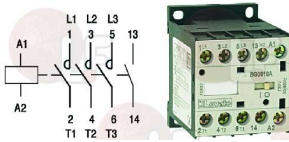

1252710 GRINDING BURRS LOCKING PIN

ELEKTRA C0002M102

Remote control switches

3446556 CONTACTOR LOVATO BG0910A
coil 9A 230V 50/60Hz 4Kw
3 normally open contacts
1 normally open auxiliary contact

ELEKTRA C00061002