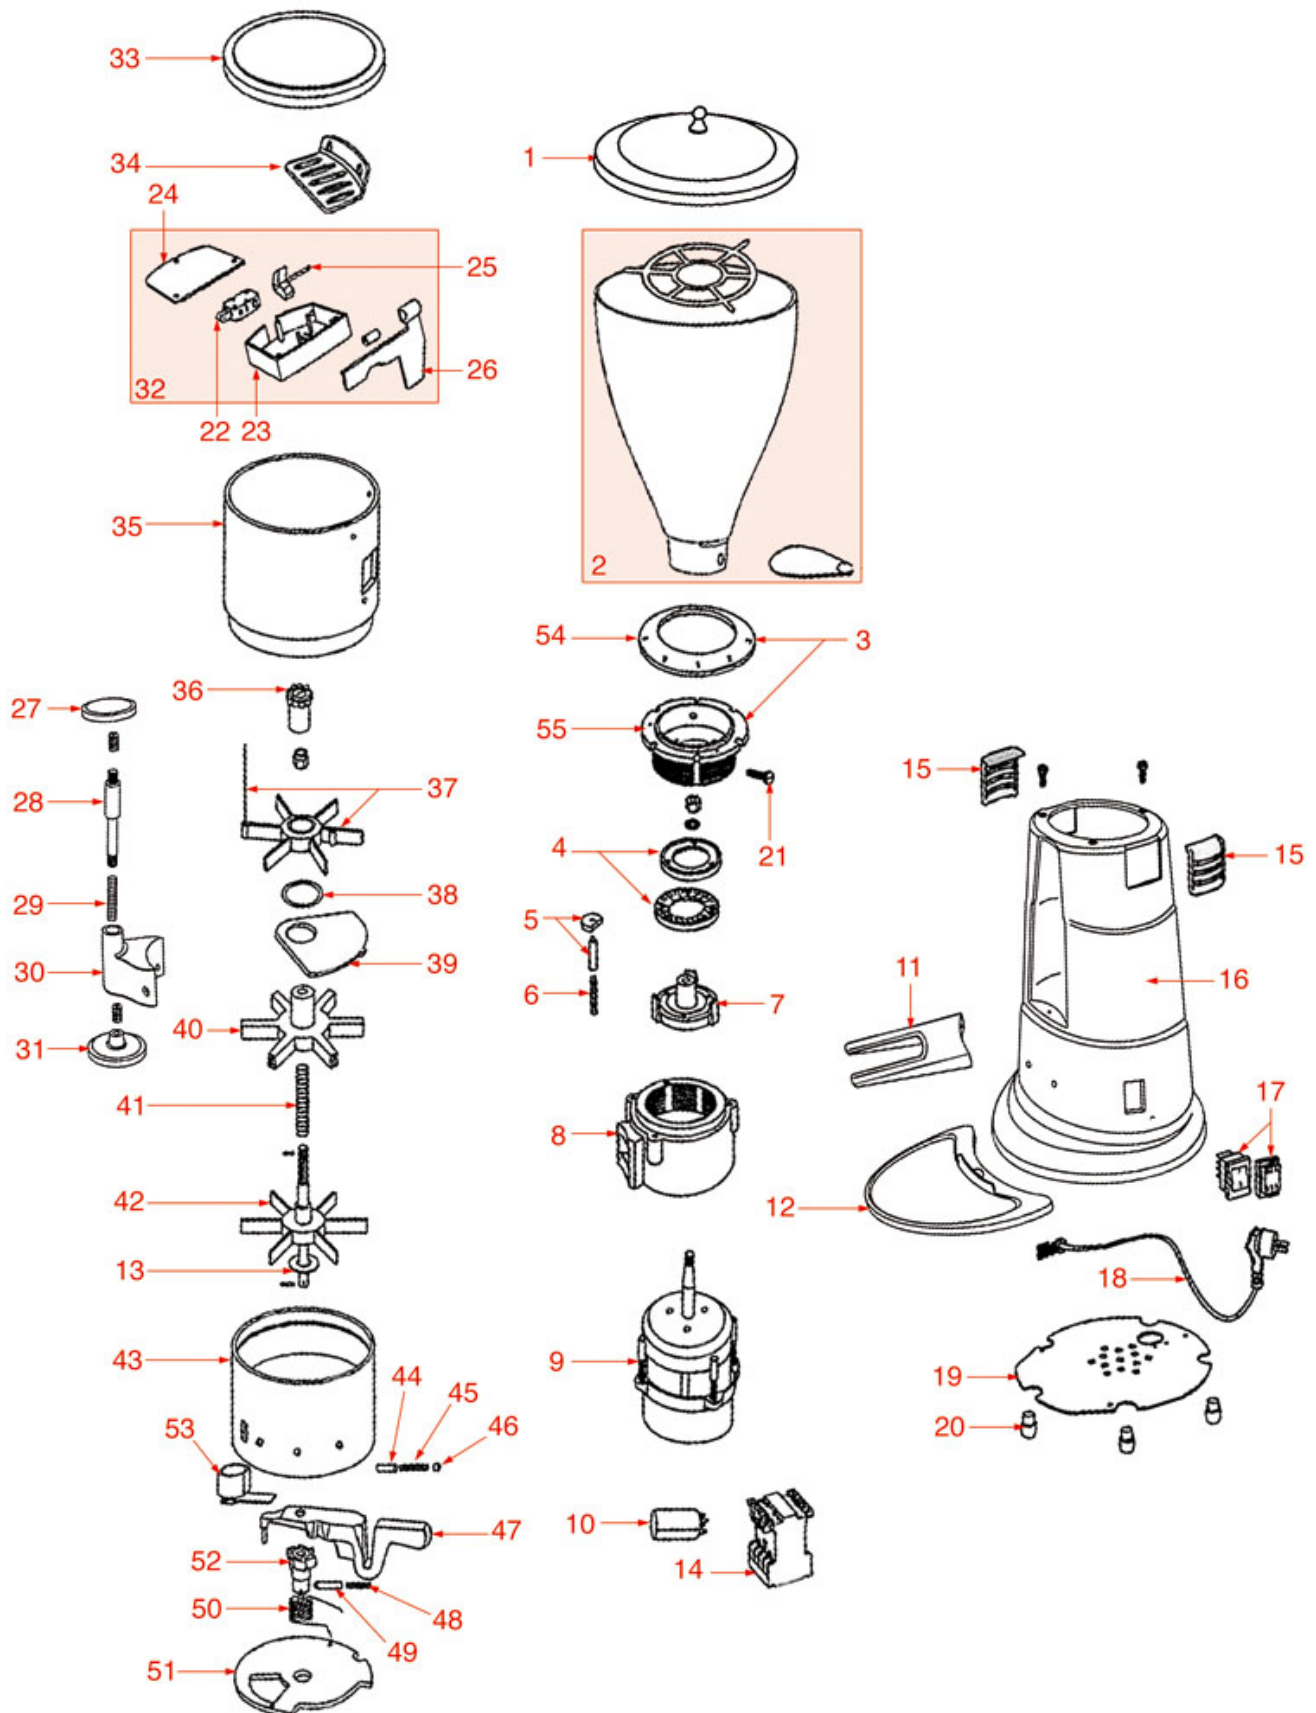

GRINDER ASSEMBLY MX-MXA

MX-MXA

EKM01

Positions without LF code no.: upon request

ELEKTRA

Position	LF code no.	Description
2	1252709	COFFEE HOPPER
3	1251303	GRINDING BURRS TOP HOLDER MX
4	1251304	GRINDING BURRS MACAP (PAIR) RIGHT
5	1252710	GRINDING BURRS LOCKING PIN
6	1250353	GRINDING BURRS LOCKING SPRING
7	1251305	GRINDING BURRS BOTTOM HOLDER MODEL MX
14	3446556	CONTACTOR LOVATO BG0910A
17	1319350	WHITE BIPOLAR SWITCH 16A 250V
32	1252719	AUTOMATIC MICROSWITCH BOX
33	1252700	DOSER LID ø 130 mm
34	1252718	PROTECTION GRID
35	1252701	DOSER CYLINDER
36	1241750	COFFEE ADJUSTER
37	1343300	COMPLETE STAR WITHOUT BOSS
38	1252702	DOSER BLADE RING
40	1343301	STAR WITH BOSS
41	1250350	DOSER BOSS SPRING
42	1343302	STAR WITH THREADED PIN
47	1252706	DOSER LEVER
48	1252707	DOSER LEVER SPRING ø 4.5x24 mm
50	1250352	DOSER TORSION SPRING
52	1252705	DOSER PAWL
53	1252704	COUNTER FOR COFFEE GRINDER